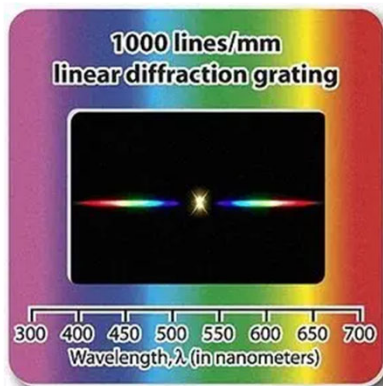

220 Learning Kit – *Local Pickup*

1. A Red, Green, and Blue Laser Pointer Set, Batteries

2. Red, Green, and Blue Filter Gels
(Note: Cut the sheets in quarters)

3. A 2.5" Optical Glass Triangular Prism

4. A 50mm Focal Length Double Convex Lens

5. A Diffraction Grating

and

6. A Polarizing Filter

=

Copyright © 2021 C.P.Rubenstein